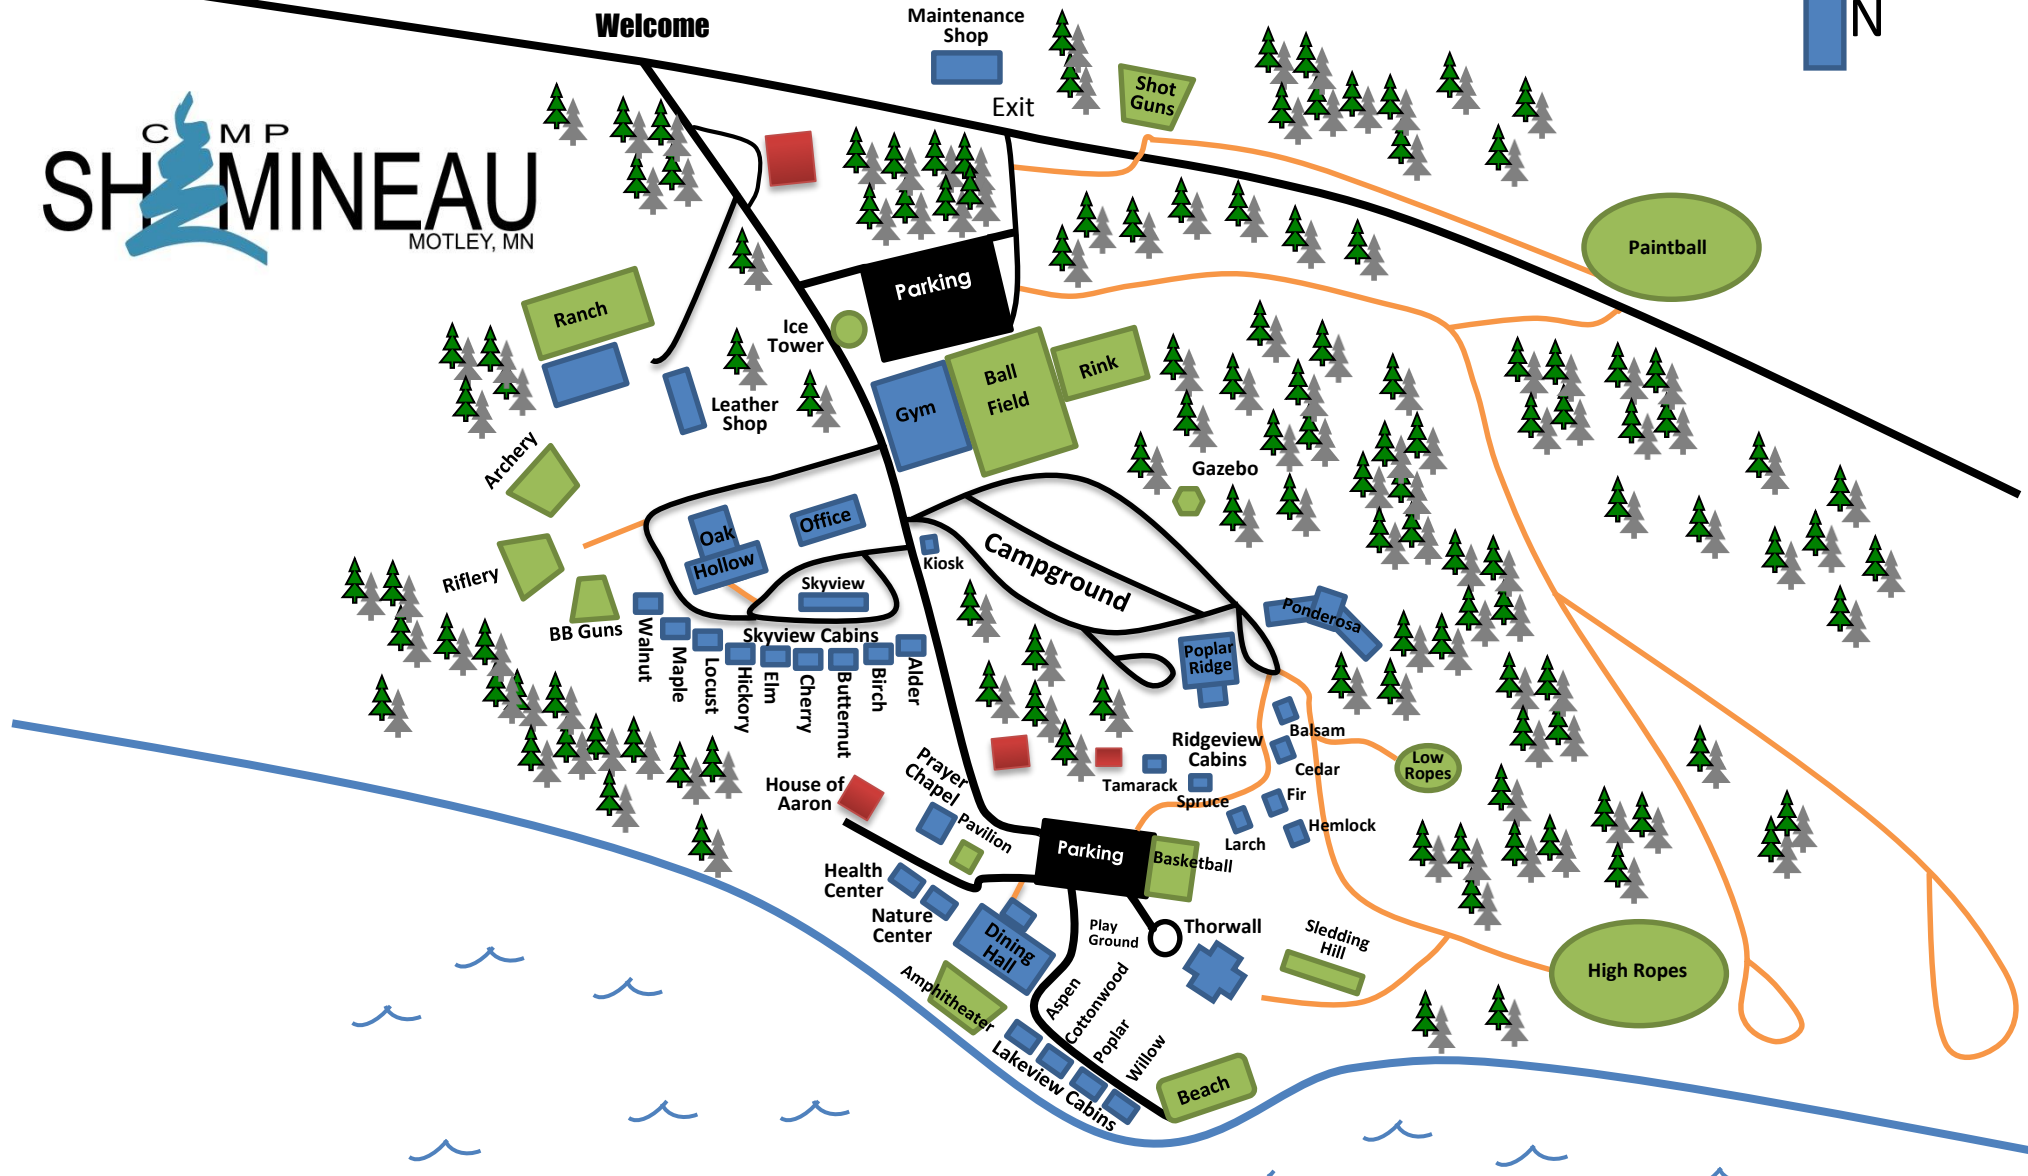

To Hwy 10

Ridge Road

CAMP SHAMINEAU

MOTLEY, MN

Camp Shamineau

2345 Ridge Road • PO Box 244 • Motley, Minnesota 56466

Phone: 218.575.2240 • shamineau@shamineau.org • www.shamineau.org